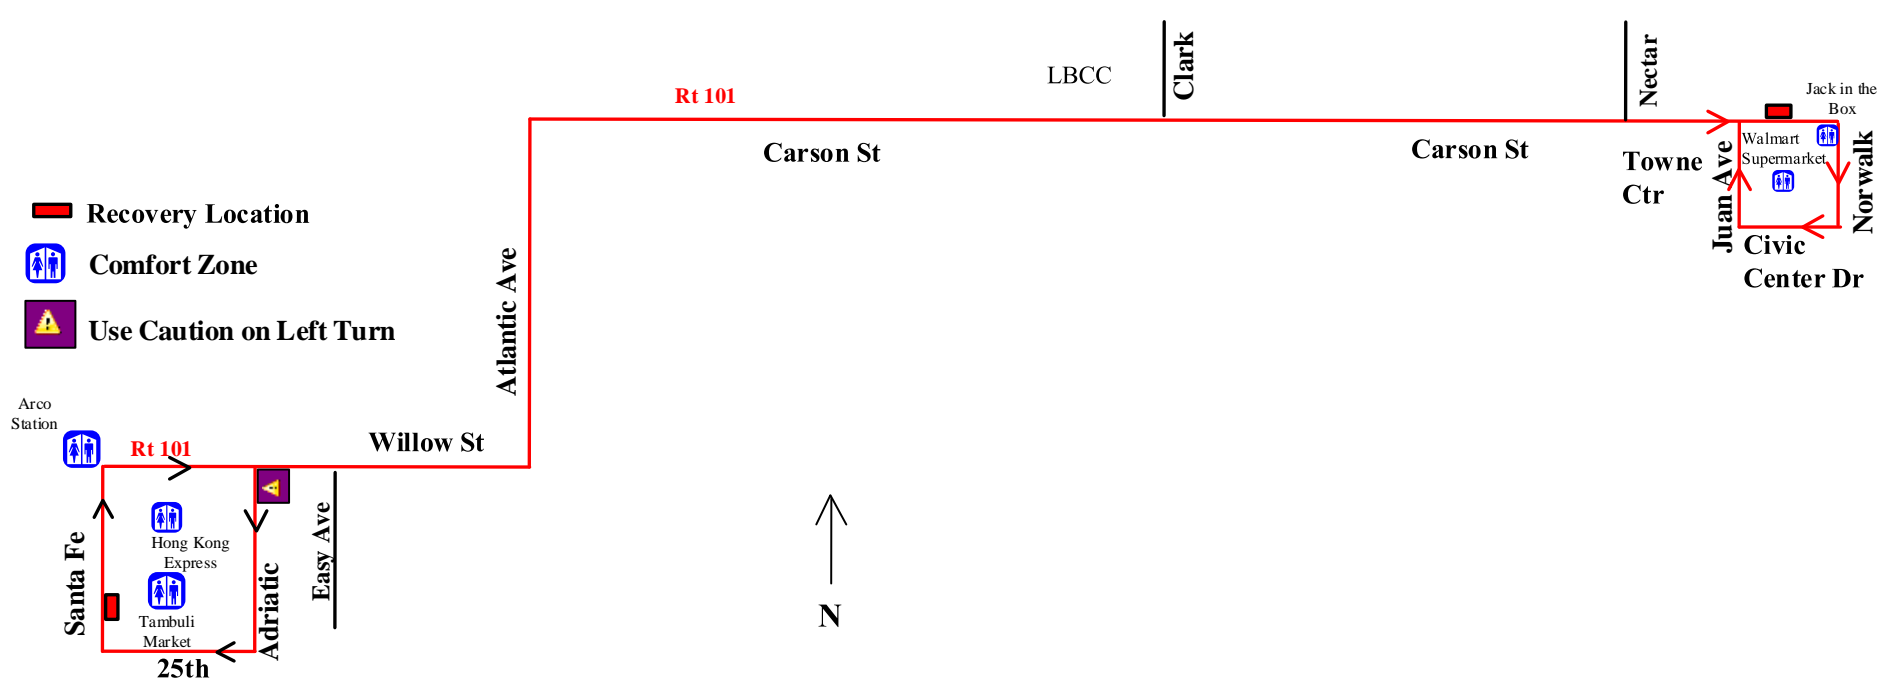

100 Series

Route 101 Weekday

Not to Scale

Turn Sheet for Route 101

Inbound	Outbound
<p>From recovery location: (Westbound Carson) Right Turn Norwalk Right Turn Civic Center Dr. Right Turn Juan Left Turn Carson Left Turn Atlantic Ave. Right Turn Willow Street Left Turn Adriatic Ave Right Turn 25th Street Right Turn Santa Fe Ave. Pull into to recovery location.</p>	<p>From recovery Location on Santa Fe Ave. at 25th Street (Northbound) Right Turn Willow Street Left Turn Atlantic Ave. Right Turn Carson Street Travel to recovery location Carson just past Juan</p>
<p>(Headsign Change Location)</p>	<p>(Headsign Change Location)</p>

Note: Turn Sheets Do Not Over Rule Running Board Sheets. Operators Have An Individual Responsibility To Read And Understand Each Running Board Sheet And Follow Any Instruction Accordingly (Reviewed 6-11-18)